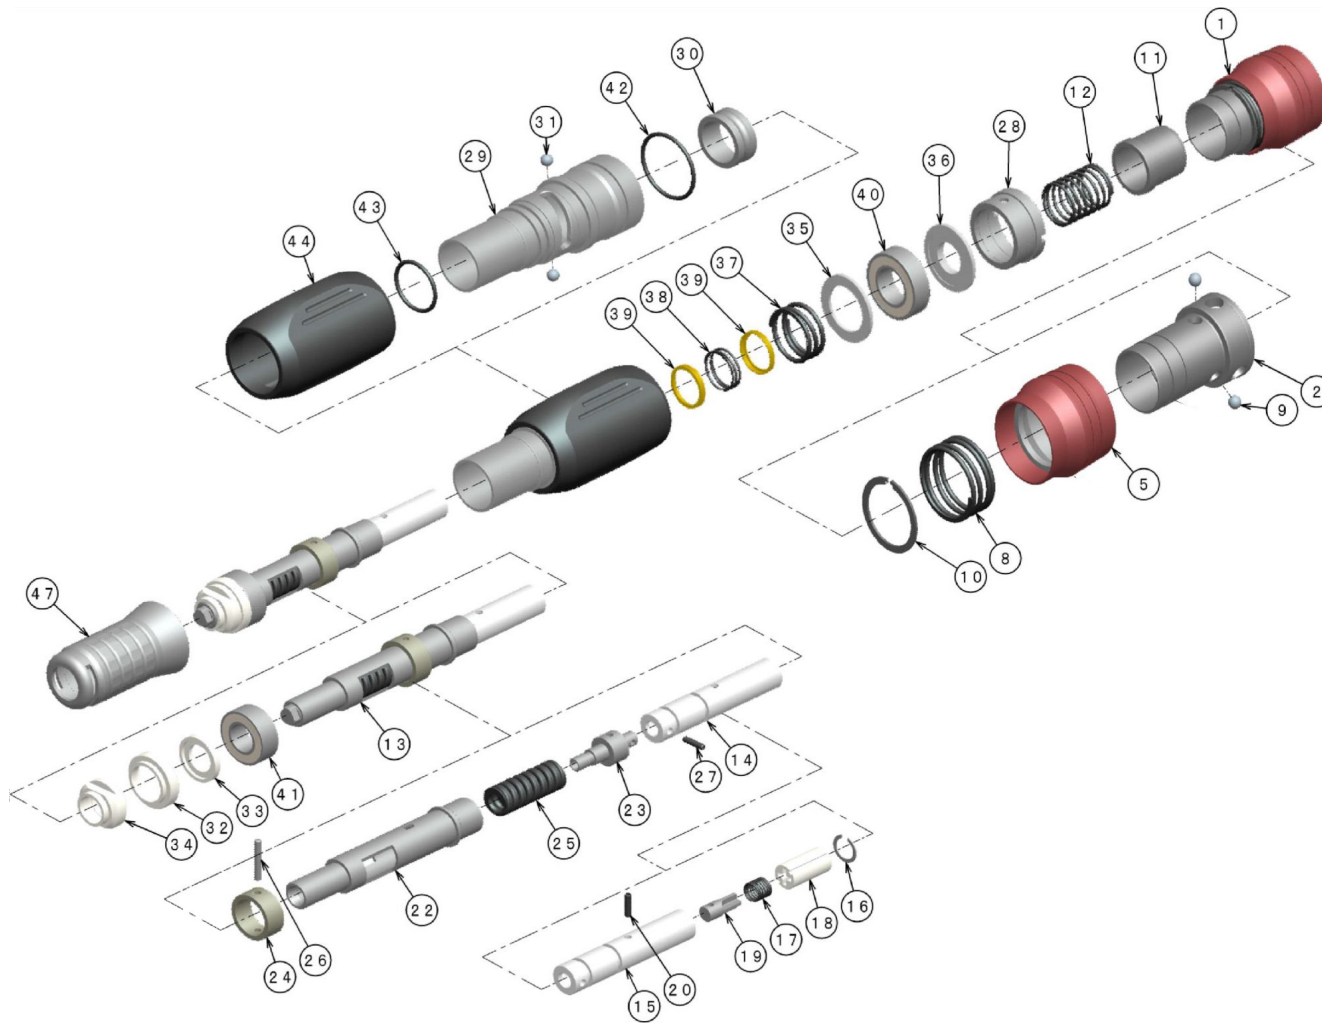

# Parts List

## E-Force® - Standard Rotary Head

Item# 5108011

NO	ITEM #	PART NAME	QTY
1	8961159	COUPLER ASSY	1
2	8961162	COUPLER	1
5	8961160	JOINT COLLAR	1
8	8961005	COIL SPRING	1
9	8961007	STEEL BALL	3
10	8961002	C-RING	1
11	8961001	BALL COLLAR	1
12	8961006	COIL SPRING	1
13	8961122	MAIN SHAFT ASSY	1
14	8961161	JOINT	1
15	8961163	JOINT CASE	1
16	8961004	C-RING	1
17	8961008	COIL SPRING	1
18	8961003	CROSS JOINT	1
19	8961111	DRIVE PIN	1
20	8961127	SPRING PIN	1
22	8961108	CHUCK BODY	1
23	8961112	DRAWBAR	1
24	8961123	COLLAR	1
25	8961102	COIL SPRING	1
26	8961107	PARALLEL PIN	1
27	8961127	SPRING PIN	1
28	8961165	BEARING NUT	1
29	8961110	BODY	1
30	8961095	PUSH COLLAR	1
31	8961007	STEEL BALL	1
32	8961101	LABYRINTH SPACER-A	1
33	8961103	LABYRINTH SPACER-B	1
34	8961113	BEARING NUT	1
35	8961120	BEARING SPACER-A	1
36	8961164	BEARING SPACER-B	1
37	8961105	COIL SPRING	1
38	8961104	COIL SPRING	1
39	8961119	SPRING COVER	2
40	8961114	BALL BEARING	1
41	8961109	BALL BEARING	1
42	8961100	O-RING	1
43	8961106	O-RING	1
44	8961098	DETACHABLE RING	1
47	8961099	FRONT COVER	1