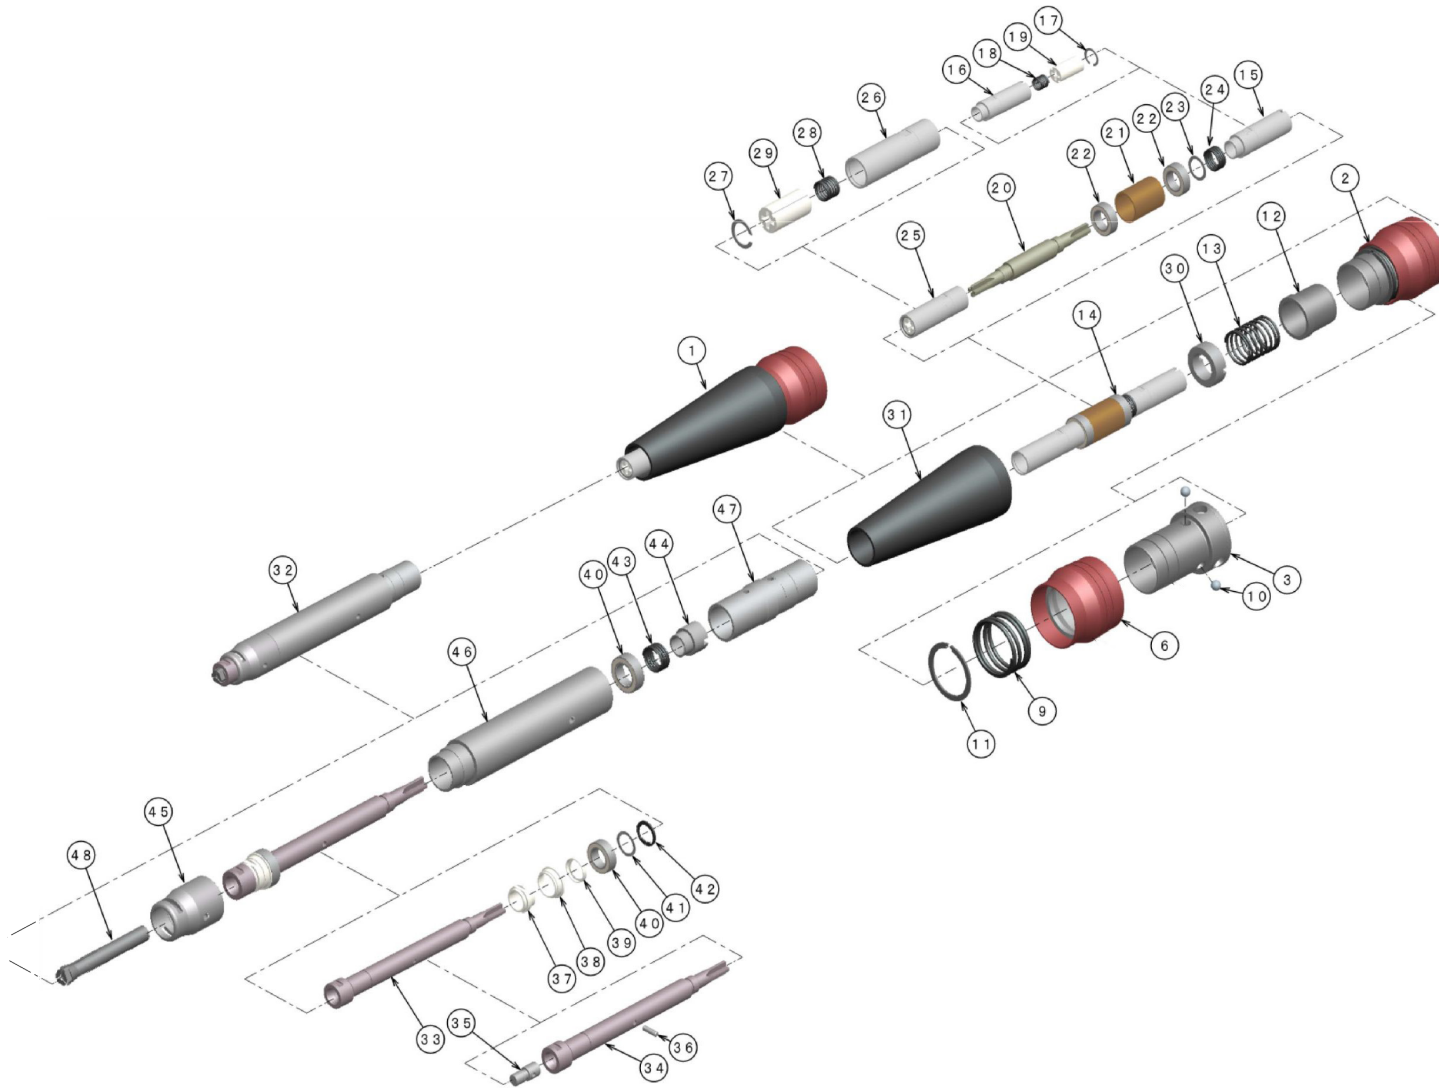

Parts List

E-Force® - Slim Rotary Head

Item# 5108012

NO	ITEM #	PART NAME	QTY
1	8961207	ADAPTOR UNIT	1
2	8961159	COUPLER ASSY	1
3	8961162	COUPLER	1
6	8961160	JOINT COLLAR	1
9	8961005	COIL SPRING	1
10	8961007	STEEL BALL	3
11	8961002	C-RING	1
12	8961001	BALL COLLAR	1
13	8961006	COIL SPRING	1
14	8961208	JOINT SHAFT ASSY	1
15	8961092	JOINT	1
16	8961091	JOINT CASE	1
17	8961004	C-RING	1
18	8961008	COIL SPRING	1
19	8961003	CROSS JOINT	1
20	8961188	JOINT SHAFT	1
21	8961189	BEARING COLLAR	1
22	8961089	BALL BEARING	2
23	8961090	SHIM	1
24	8961202	COIL SPRING	1
25	8961197	JOINT	1
26	8961171	JOINT CASE	1
27	8961004	C-RING	1
28	8961008	COIL SPRING	1
29	8961003	CROSS JOINT	1
30	8961051	BEARING NUT	1
31	8961192	ADAPTOR COVER	1
32	8961187	ROTARY UNIT	1
33	8961205	CHUCK BODY ASSY	1
34	8961206	CHUCK BODY	1
35	8961191	DRAW SCREW	1
36	8961200	PARALLEL PIN	1
37	8961198	FLINGER	1
38	8961193	LABYRINTH SPACER-A	1
39	8961190	LABYRINTH SPACER-B	1
40	8961089	BALL BEARING	2
41	8961203	WAVE WASHER	1
42	8961204	C-RING	1
43	8961202	COIL SPRING	1
44	8961199	BEARING NUT	1
45	8961195	FRONT COVER	1
46	8961196	CASE	1
47	8961201	GUIDE CASE	1
48	8961194	COLLET CHUCK, 3MM	1