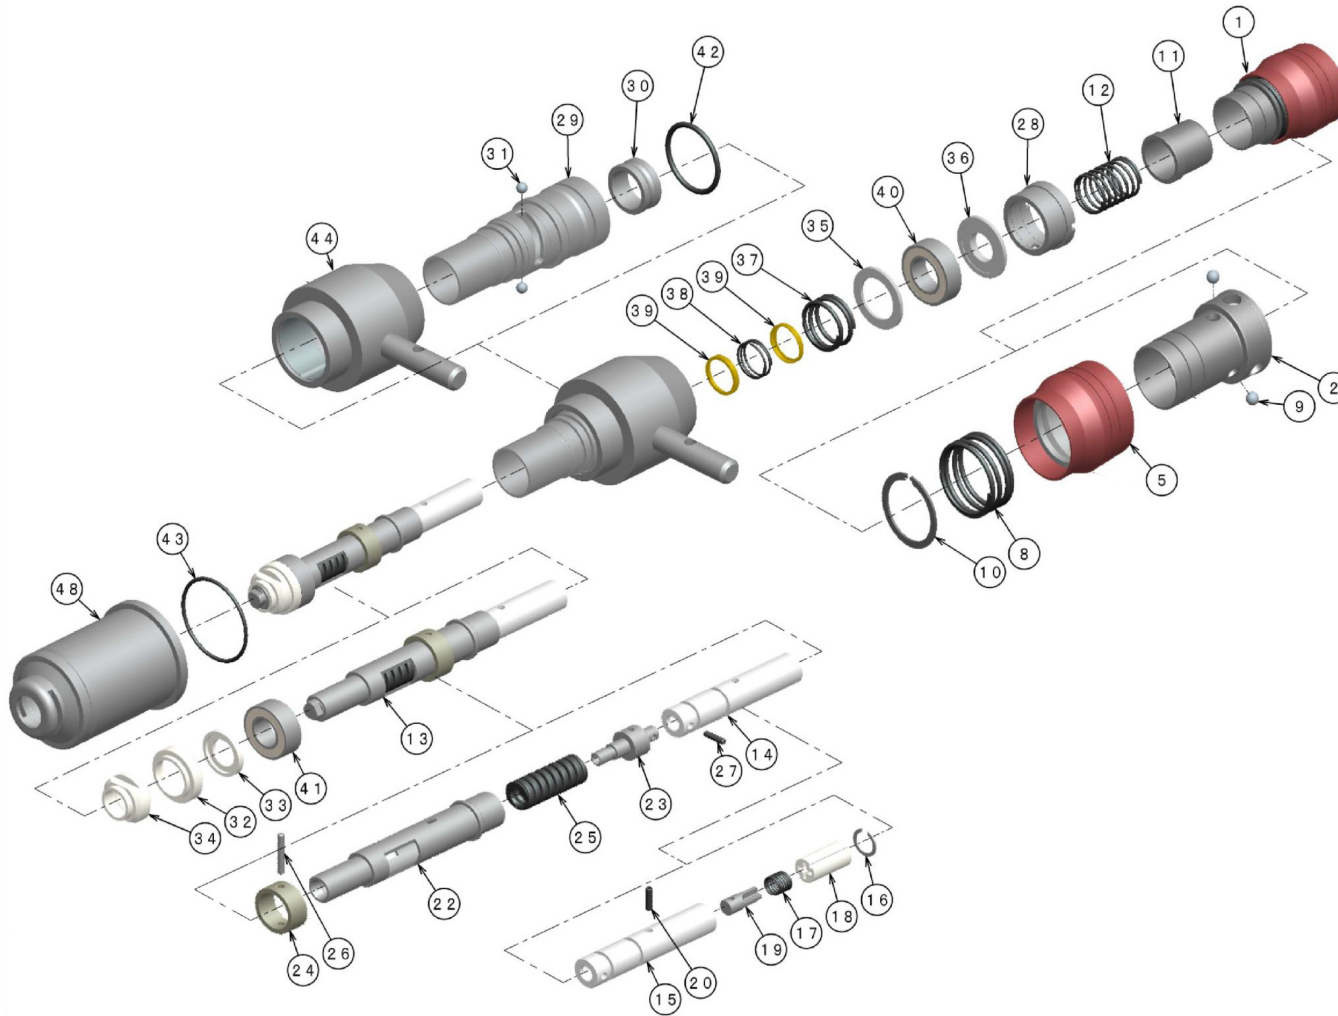

Parts List

E-Force® - Lever Clamp Rotary Head

Item# 5108015

NO	ITEM #	PART NAME	QTY
1	8961159	COUPLER ASSY	1
2	8961162	COUPLER	1
5	8961160	JOINT COLLAR	1
8	8961005	COIL SPRING	1
9	8961007	STEEL BALL	3
10	8961002	C-RING	1
11	8961001	BALL COLLAR	1
12	8961006	COIL SPRING	1
13	8961122	MAIN SHAFT ASSY	1
14	8961161	JOINT	1
15	8961163	JOINT CASE	1
16	8961004	C-RING	1
17	8961008	COIL SPRING	1
18	8961003	CROSS JOINT	1
19	8961111	DRIVE PIN	1
20	8961127	SPRING PIN	1
22	8961108	CHUCK BODY	1
23	8961112	DRAWBAR	1
24	8961123	COLLAR	1
25	8961102	COIL SPRING	1
26	8961107	PARALLEL PIN	1
27	8961127	SPRING PIN	1
28	8961165	BEARING NUT	1
29	8961110	BODY	1
30	8961095	PUSH COLLAR	1
31	8961007	STEEL BALL	2
32	8961101	LABYRINTH SPACER-A	1
33	8961103	LABYRINTH SPACER-B	1
34	8961113	BEARING NUT	1
35	8961120	BEARING SPACER-A	1
36	8961164	BEARING SPACER-B	1
37	8961105	COIL SPRING	1
38	8961104	COIL SPRING	1
39	8961119	SPRING COVER	2
40	8961114	BALL BEARING	1
41	8961109	BALL BEARING	1
42	8961126	O-RING	1
43	8961106	O-RING	1
44	8961124	DETACHABLE RING	1
48	8961125	FRONT COVER	1