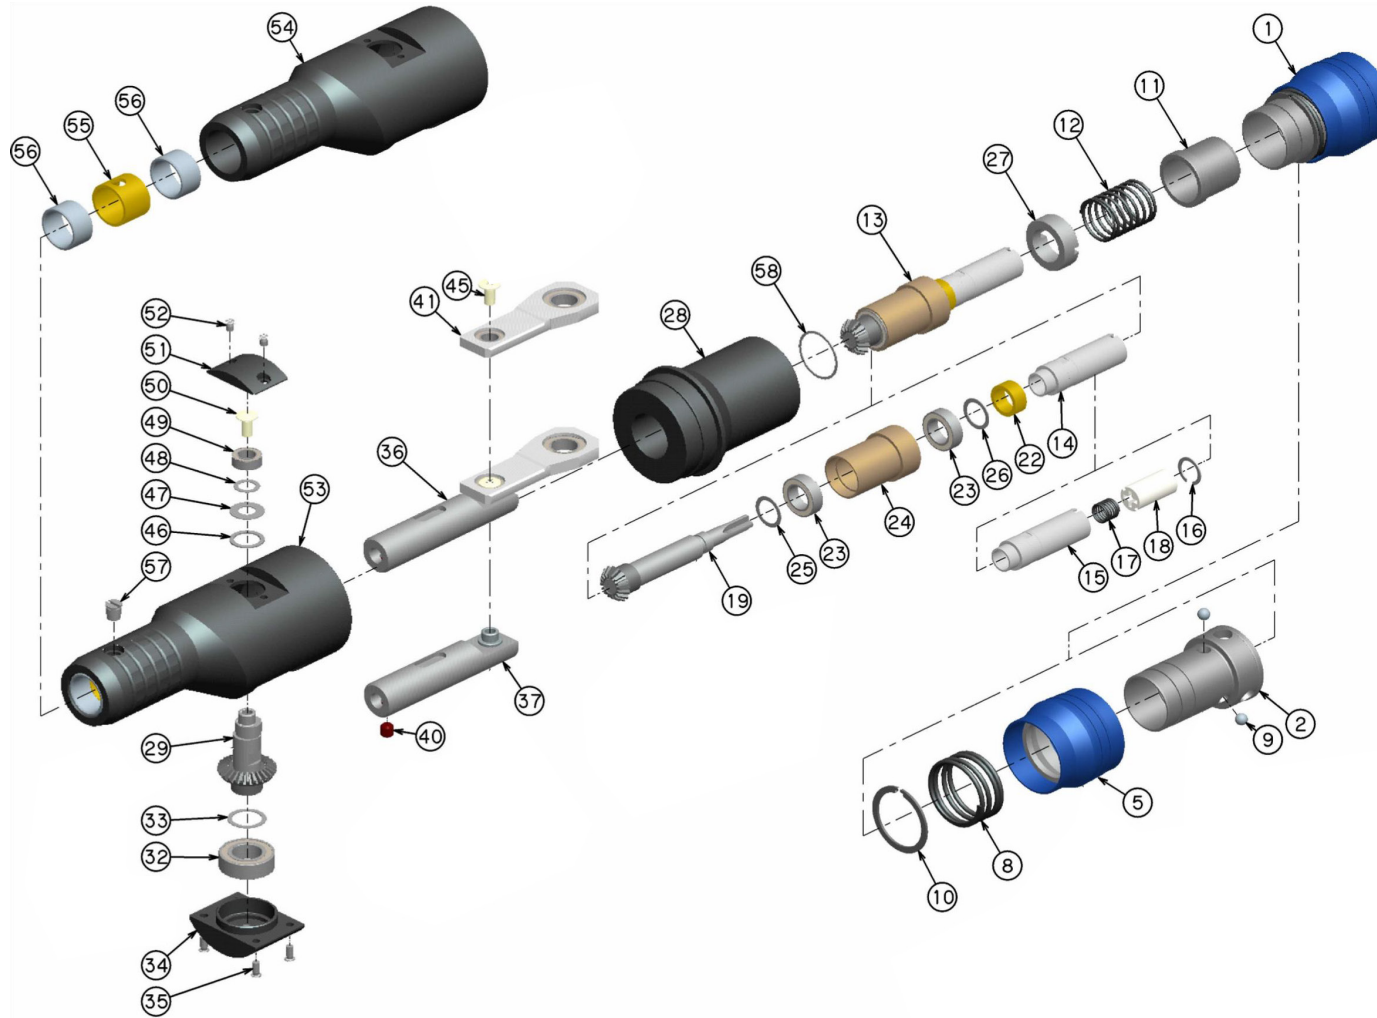

# Parts List

## E-Force® - Mini Reciprocating Head

Item# 5108017

NO	ITEM #	PART NAME	QTY
1	8961088	COUPLER ASSY	1
2	8961162	COUPLER	1
5	8961087	JOINT COLLAR	1
8	8961005	COIL SPRING	1
9	8961007	STEEL BALL	3
10	8961002	C-RING	1
11	8961001	BALL COLLAR	1
12	8961006	COIL SPRING	1
13	8961141	DRIVE SHAFT ASSY	1
14	8961092	JOINT	1
15	8961091	JOINT CASE	1
16	8961004	C-RING	1
17	8961008	COIL SPRING	1
18	8961003	CROSS JOINT	1
19	8961139	DRIVE SHAFT	1
22	8961055	COLLAR	1
23	8961089	BALL BEARING	2
24	8961054	BEARING COLLAR	1
25	8961090	SHIM	1
26	8961090	SHIM	1
27	8961051	BEARING NUT	1
28	8961153	REAR CASE	1
29	8961143	CRANK SHAFT ASSY	1
32	8961025	BALL BEARING	1
33	8961024	SHIM	1
34	8961151	BEARING HOLDER-A	1
35	8961155	MICRO SCREW	4
36	8961140	SPINDLE ASSY	1
37	8961150	SPINDLE	1
40	8961156	HEX SOCKET SET SCREW	1
41	8961148	CONNECTING ROD ASSY	1
45	8961147	LAMINATE	1
46	8961049	SHIM	1
47	8960999	SHIM	1
48	8960988	SHIM	1
49	8961142	BALL BEARING	1
50	8961147	LAMINATE	1
51	8961152	BEARING HOLDER-B	1
52	8961157	MICRO SCREW	2
53	8961144	FRONT CASE ASSY	1
54	8961145	FRONT CASE	1
55	8961149	COLLAR	1
56	8961146	PLASTIC COLLAR	2
57	8961154	DRIVE SCREW	1
58	8961046	SPACER	1