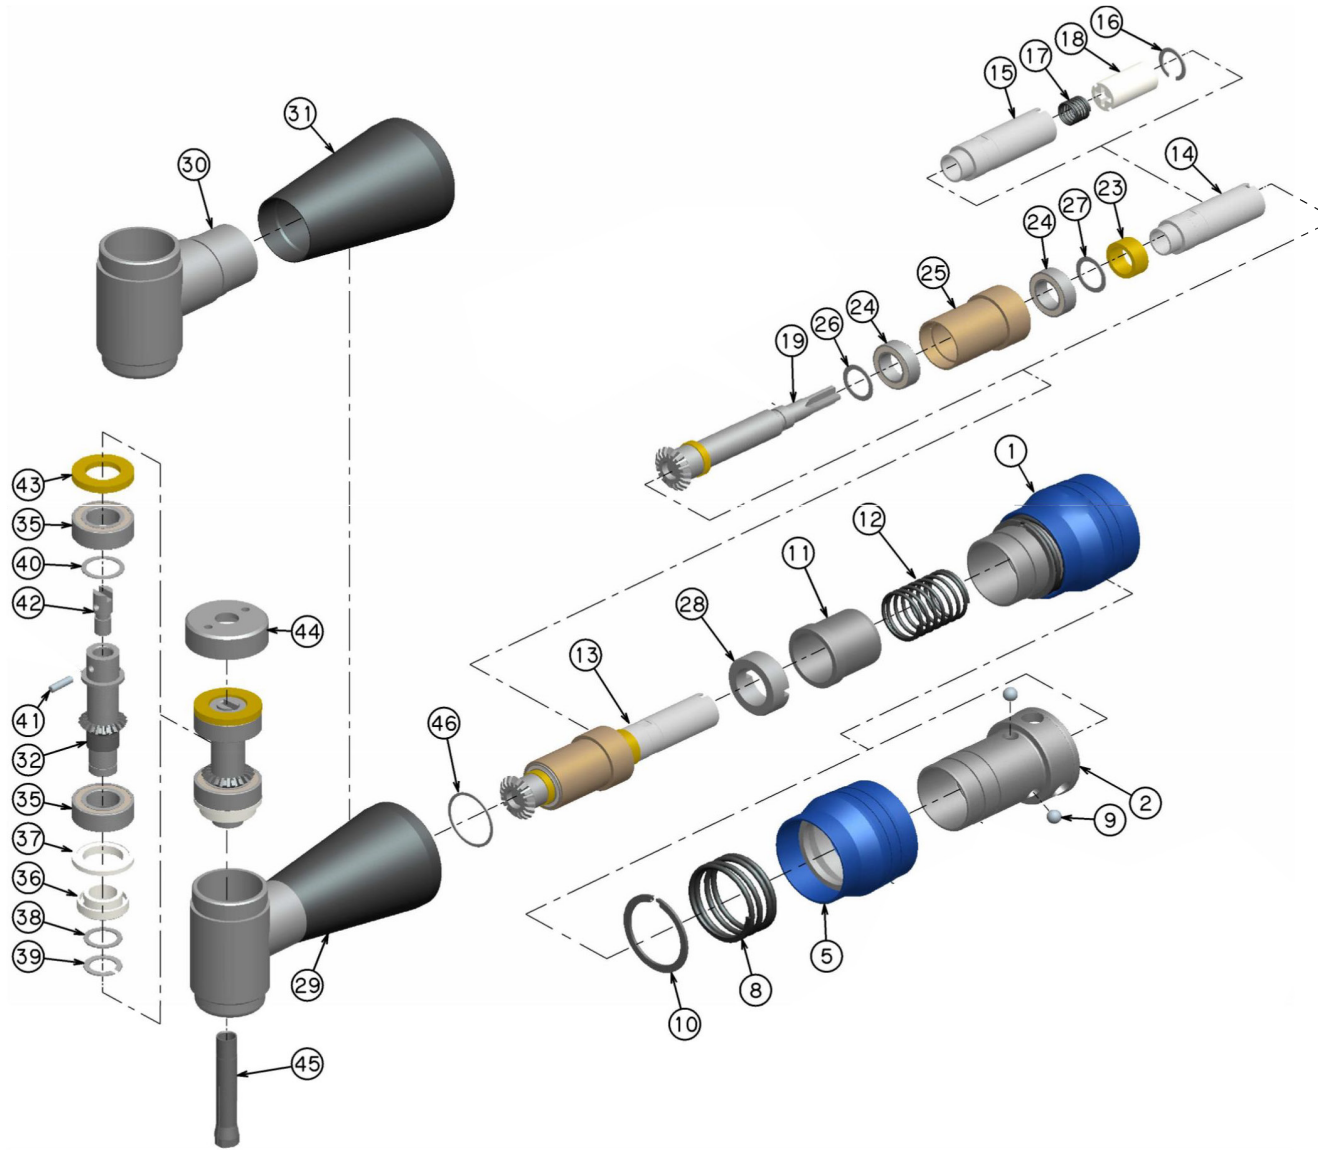

Parts List

E-Force® - 90° Angle Rotary Head

Item# 5108019

NO	ITEM #	PART NAME	QTY
1	8961088	COUPLER ASSY	1
2	8961032	COUPLER	1
5	8961087	JOINT COLLAR	1
8	8961005	COIL SPRING	1
9	8961007	STEEL BALL	3
10	8961002	C-RING	1
11	8961001	BALL COLLAR	1
12	8961006	COIL SPRING	1
13	8961053	DRIVE SHAFT ASSY	1
14	8961092	JOINT	1
15	8961091	JOINT CASE	1
16	8961004	C-RING	1
17	8961008	COIL SPRING	1
18	8961003	CROSS JOINT	1
19	8961052	DRIVE SHAFT	1
23	8961055	COLLAR	1
24	8961089	BALL BEARING	2
25	8961054	BEARING COLLAR	1
26	8961090	SHIM	1
27	8961090	SHIM	1
28	8961051	BEARING NUT	1
29	8961030	BODY	1
30	8961026	ANGLE CASE	1
31	8961031	BODY COVER	1
32	8961028	MAIN SHAFT ASSY	1
35	8961025	BALL BEARING	2
36	8961015	FLINGER	1
37	8961016	LABYRINTH SPACER	1
38	8961090	SHIM	1
39	8961022	C-RING	1
40	8961024	SHIM	1
41	8961023	PARALLEL PIN	1
42	8961017	DRAW SCREW	1
43	8961029	BEARING COLLAR	1
44	8961027	CAP	1
45	8961018	COLLET CHUCK, 3MM	1
46	8961046	SPACER	1